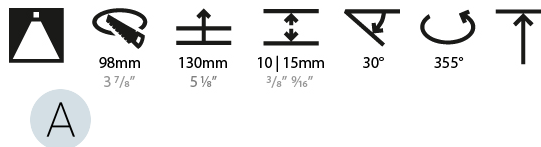

GENERAL

Series: Bioniq
Subseries: Bioniq Square Pinhole
Brand: Prolicht
Division: Architectural
Mounting Type: Recessed
Mounting Location: Ceiling
Subcategory: Downlight

PHYSICAL

Shape: Square
Length (mm): 107
Length (in): 4 ³/₁₆
Width (mm): 107
Width (in): 4 ³/₁₆
Depth (mm): 112
Depth (in): 4 ⁷/₁₆
Ceiling Thickness (mm): 10 / 12.5 / 15
Ceiling Thickness (in): 3/8 or 1/2 or 9/16
Min. Recessing Depth (mm): 130
Min. Recessing Depth (in): 5 ¹/₈
Light Distribution: Adjustable / Downlight
Weight (kg): 0.463
Weight (lbs): 1.02
Fixture Finish: SSR / BKV / CWI / CRY / HAB / UFT / ITA / RUA / FTG / MYG / LOD / PUS / FRO / FUP / KIA / POP / BLS / SPG / MEY / GOH / GUM / CHC / COM / ABZ / JAG / OBR / MOS / ROR
Fixture Material: Aluminum Die Cast
Cut-out Measurements: 98mm / 3 7/8"

ELECTRICAL

Lamp Type: LED (Zhaga Standard)
Total Output Wattage (W): 15
Dimming: Dali Dimming
Driver Included: No
Driver Location: Recessed Housing
Driver Type: Constant Current - 120Vac
Housing: See components
Input Voltage (V): 120
Constant Current (MA): 350

LED

Number of LEDs: 1
Color Temperature (°K): Warm Dim
Max. Delivered Lumen (lm): 760
Nominal Lumen (lm): 1140
CRI: >90 CRI
Lamp Life (hrs): 50000

OPTICAL

Reflector°: 20 / 40 / 60
Adjustability: Rotational 355°; Tilt 30°

RATINGS AND CERTIFICATIONS

Certified By: Certified for North American Standards
IP rating: IP20