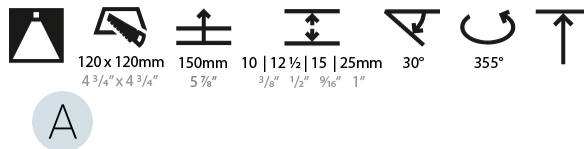

ELECTRICAL

Lamp Type: LED (Zhaga Standard)
Input Wattage (W): 16.5
Total Output Wattage (W): 14.7
Dimming: Dali Dimming
Driver Included: No
Driver Location: Recessed Housing
Driver Type: Constant Current - 120Vac
Driver Class: Class 2
Housing: See Components
Input Voltage (V): 120
Constant Current (MA): 350

LED

Number of LEDs: 1
Max. Delivered Lumen (lm): 770
Nominal Lumen (lm): 1140
CRI: >90 CRI
Lamp Life (hrs): 50000
Upon Request: RGB-W Tunable White Special Color Temperature Special LED

OPTICAL

Reflector°: 20 / 40 / 60
Adjustability: Rotational 355°; Tilt 30°
Upon Request: Special Beam Angles

RATINGS AND CERTIFICATIONS

Certified By: Certified for North American Standards
Zaneen Group Inc. © 2024, P-1806-588-3382, P-06-247-9319, www.zaneen.com

Patents: IP20
Add regional specifications by adding 'INT' at the end of the existing Model #. For assistance on 'custom' specifications, contact zteam@zaneen.com.
In a constant effort to supply the best product, we reserve the right to change specifications or materials without notice. The most recent specification sheets are found at zaneen.com