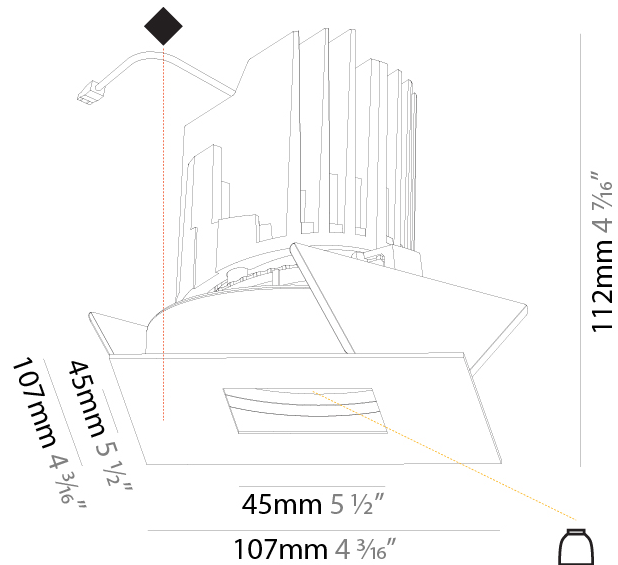

GENERAL

Series: Bioniq
Subseries: Bioniq Square Pinhole
Brand: Prolicht
Division: Architectural
Mounting Type: Recessed
Mounting Location: Ceiling
Subcategory: Downlight

PHYSICAL

Shape: Square
Length (mm): 107
Length (in): 4 ³/₁₆
Width (mm): 107
Width (in): 4 ³/₁₆
Depth (mm): 112
Depth (in): 4 ⁷/₁₆
Ceiling Thickness (mm): 10 / 12.5 / 15
Ceiling Thickness (in): 3/8 or 1/2 or 9/16
Min. Recessing Depth (mm): 130
Min. Recessing Depth (in): 5 ¹/₈
Light Distribution: Adjustable / Downlight
Weight (kg): 0.463
Weight (lbs): 1.02
Fixture Finish: SSR / BKV / CWI / CRY / HAB / UFT / ITA / RUA / FTG / MYG / LOD / PUS / FRO / FUP / KIA / POP / BLS / SPG / MEY / GOH / GUM / CHC / COM / ABZ / JAG / OBR / MOS / ROR
Fixture Material: Aluminum Die Cast
Cut-out Measurements: 98mm / 3 7/8"

ELECTRICAL

Lamp Type: LED (Zhaga Standard)
Total Output Wattage (W): 15
Dimming: Dali Dimming
Driver Included: No
Driver Location: Recessed Housing
Driver Type: Constant Current - 120Vac
Housing: See components
Input Voltage (V): 120
Constant Current (MA): 350

LED

Number of LEDs: 1
Color Temperature (°K): Warm Dim
Max. Delivered Lumen (lm): 760
Nominal Lumen (lm): 1140
CRI: >90 CRI
Lamp Life (hrs): 50000

OPTICAL

Reflector°: 20 / 40 / 60
Adjustability: Rotational 355°; Tilt 30°

RATINGS AND CERTIFICATIONS

Certified By: Certified for North American Standards
IP rating: IP20